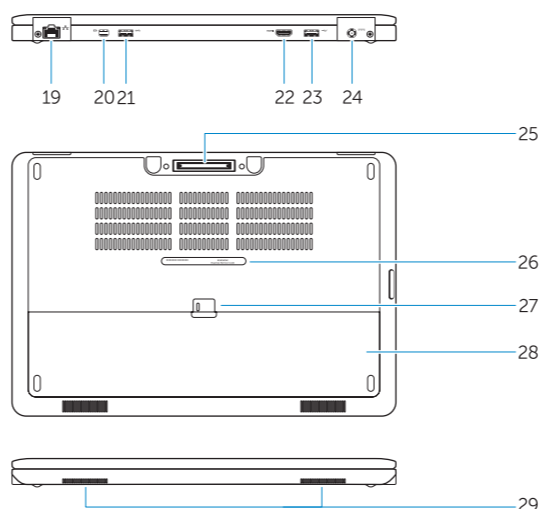

## Features

Značajke | Jellemzők | Характеристики | Funkcije

1. Battery-status light
2. Hard-drive activity light
3. Power-status light
4. Microphones
5. Camera
6. Camera-status light
7. Hard-drive activity light
8. Battery-status light
9. Wireless-status light
10. Security-cable slot
11. Power button
12. USB 3.0 connector
13. Headset connector
14. Contactless smart-card reader / Near Field Communication (NFC) reader (optional)
15. Fingerprint reader (optional)
16. Touchpad
17. Smart card reader (optional)
18. Memory card reader
19. Network connector
20. Mini-DisplayPort connector
21. USB 3.0 connector
22. HDMI connector
23. USB 3.0 connector with PowerShare
24. Power connector
25. Dock connector (optional)
26. Service-tag label
27. Battery release latch
28. Battery
29. Speakers